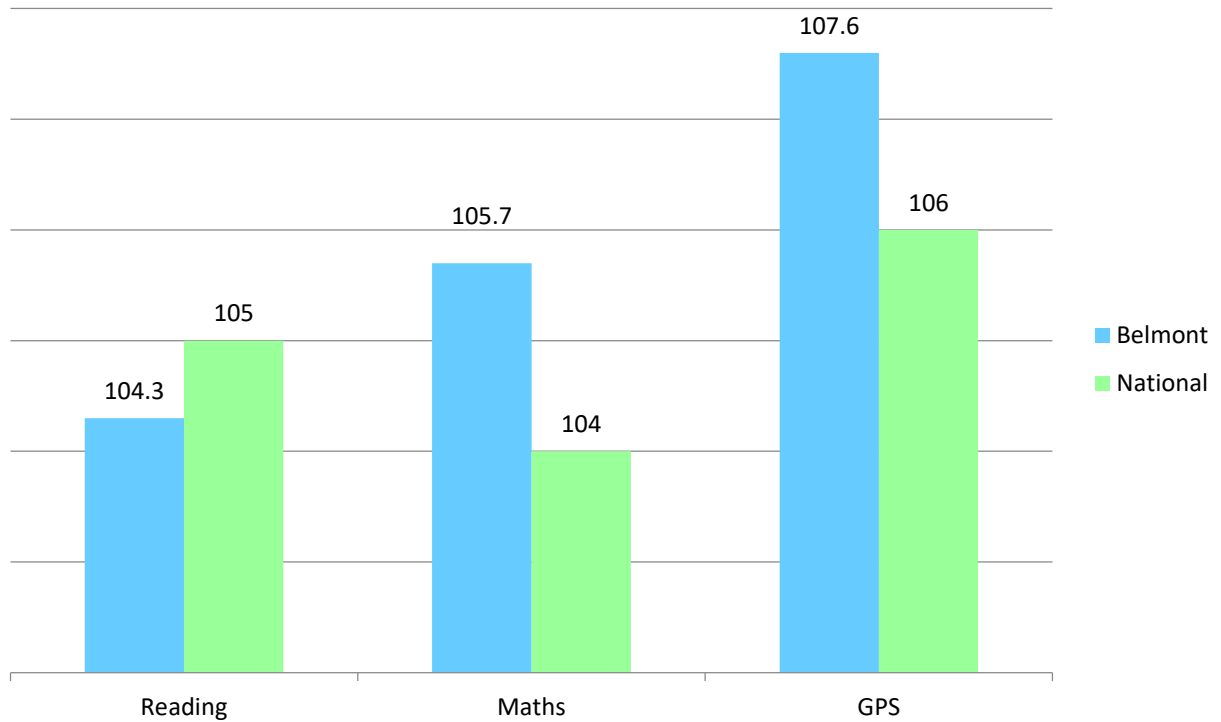

KS2 Average Progress Scores 2019

Belmont's progress at the end of 2019 was below the national average for Reading and Maths and within the average range for Writing. The National average is set at 0.1.

KS2 Average Scaled Scores 2019

Belmont's average scaled score is in line with national in reading and is above national in Maths and GPS. Belmont's average scaled score in all subjects is above the expected standard of 100.