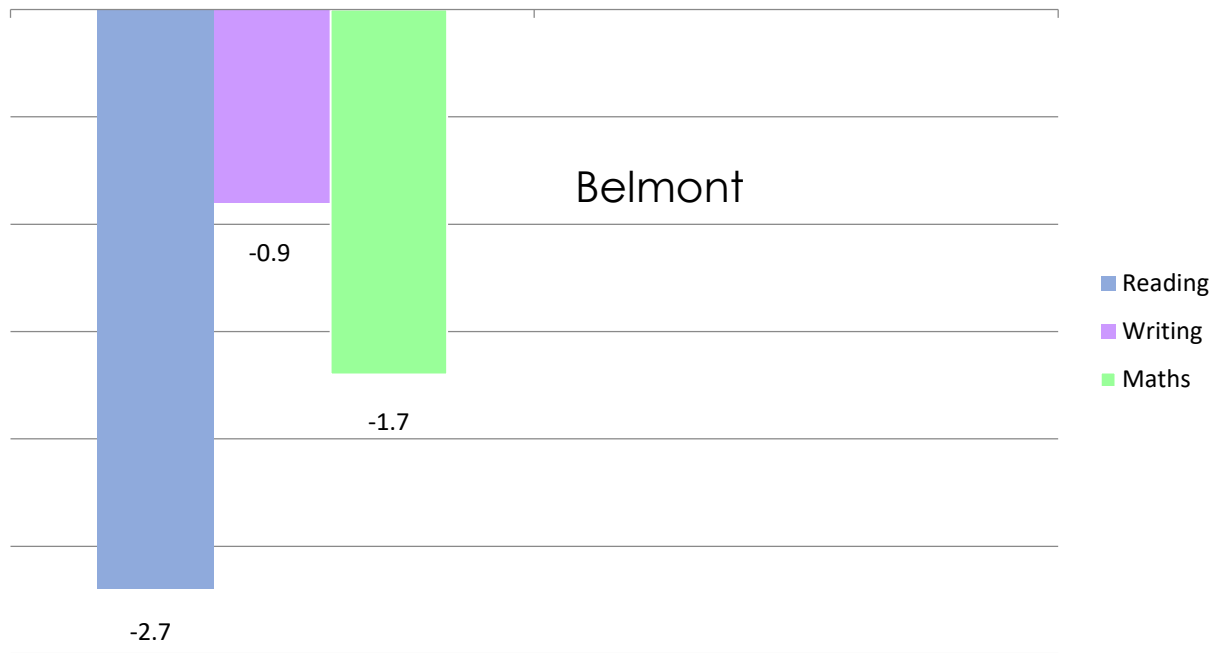

KS2 Average Progress Scores 2019

Belmont's progress at the end of 2019 was below the national average for Reading and Maths and within the average range for Writing. The National average is set at 0.1.

KS2 Average Scaled Scores 2019

Belmont's average scaled score is in line with national in reading and is above national in Maths and GPS. Belmont's average scaled score in all subjects is above the expected standard of 100.